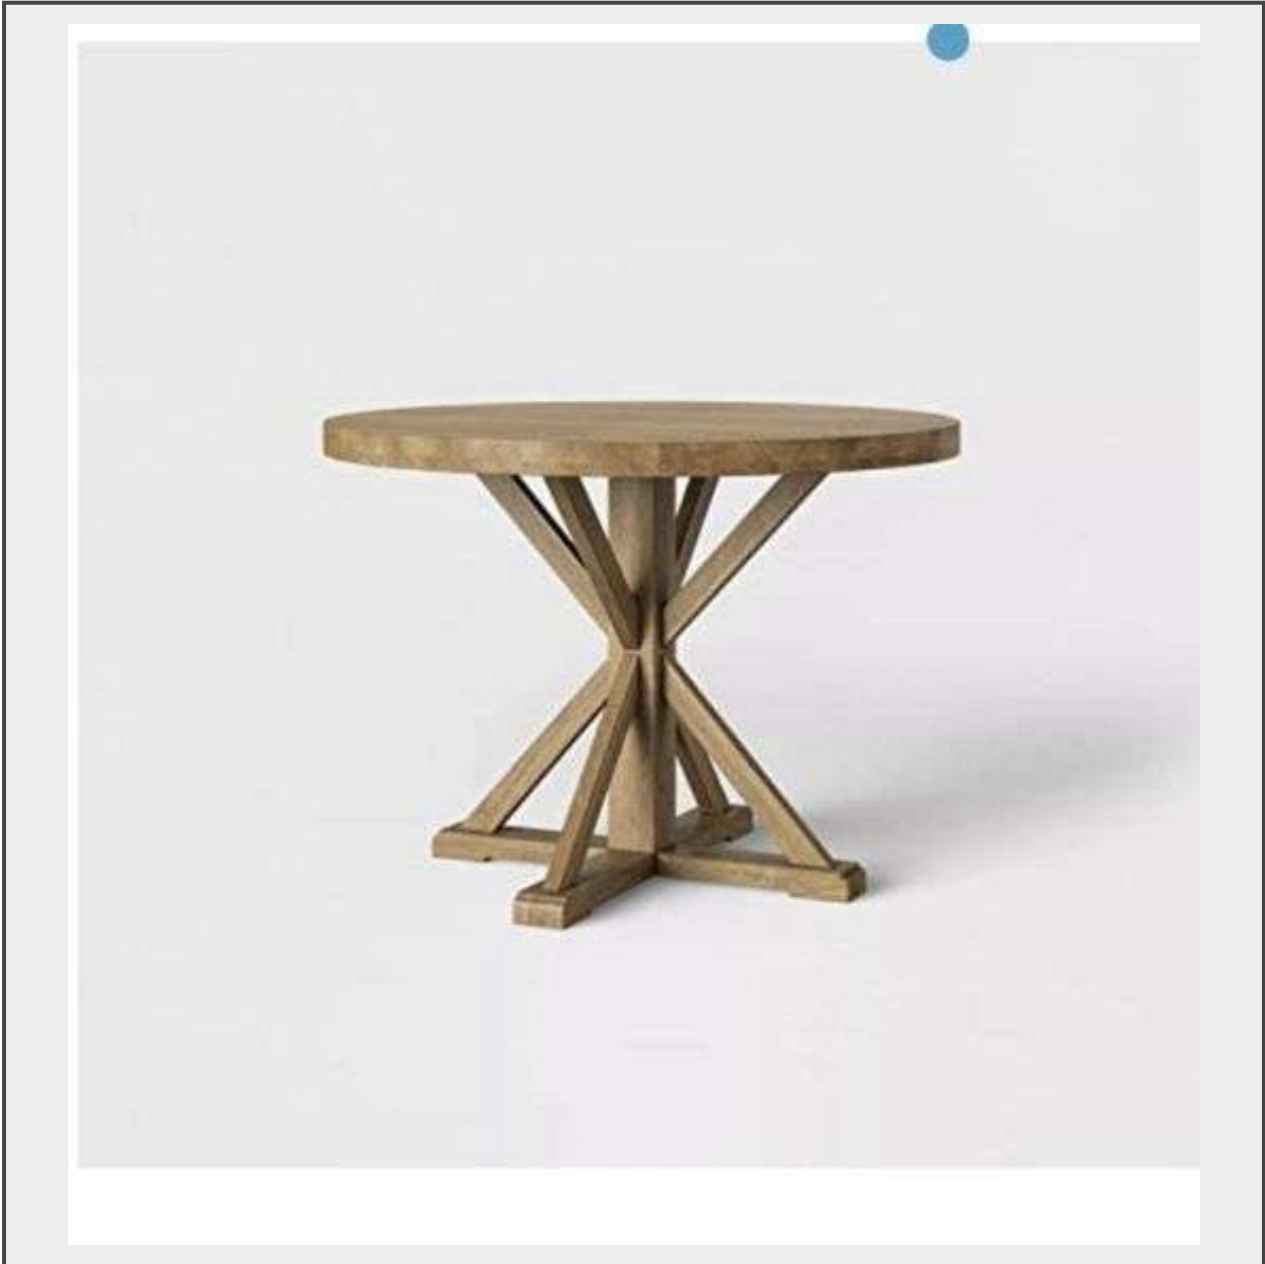

**Sale Name:** 2.27.22 ONLINE ONLY AUCTION! WARSAW OVERSTOCK, STORE RETURNS & NEW MERCHANDISE!!

**LOT 800 - 42" Litchfield Round Dining Table Light Brown—factory sealed**

**Description**

Brown—factory sealed